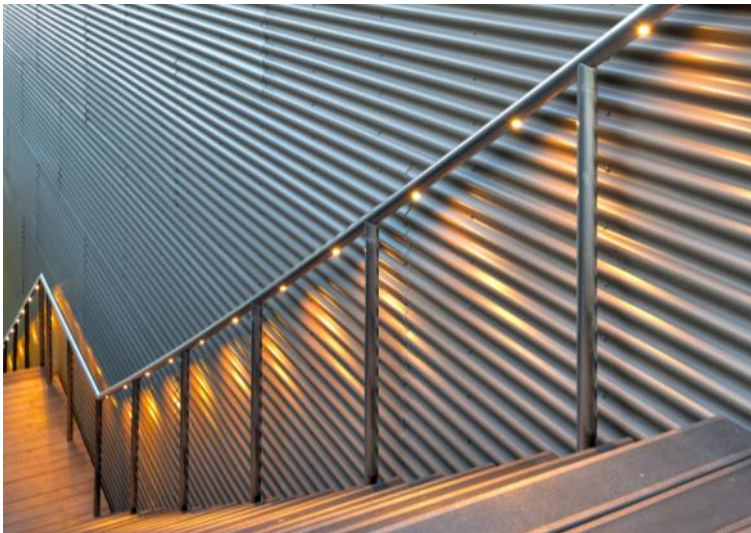

## INTERNA-LIGHT™ ILLUMINATED RAILING

### PRODUCT DATA SHEET

Hollaender's new Interna-Light™ railing system uses LED fixtures (LEDpod™) to produce point source lighting that meets decorative or IBC egress lighting codes, as required in all states. PE stamped calcs and/or drawings available at an additional charge.

#### RAILING FEATURES:

Interna-Light™ can be used with any of our standard non-welded railing designs.

- Interna-Rail® aluminum railing with metal or glass infill panels.
- Interna-Rail® VUE aluminum railing with glass or acrylic panels.
- Speed-Rail® aluminum railing with metal or glass infill panels.
- Stainless steel or aluminum wall rail and handrails.

## LIGHTING FEATURES:

- Simple LED fixtures spaced on average every 2 ft. on center produce point source lighting.
  - Note: Specific LED spacing depends on railing design and layout, will be part of approval drawing process.
- LED fixtures can be placed either in the top rail of a railing system or in a separate or stand along handrail/grabrail.
- All lights are low voltage, run by transformers placed close to the entry location at the post.
- LED POD lens are polycarbonate, 4,000k (Natural White) is standard, 3,000k (Warm White) and 5,000k (Cool White) available at no extra charge.
  - \* LED life is 50,000 hours, ETL and cETL listed for wet locations
  - \* Lumens per LED Pod:
    - ◆ 3,000K – 145 lumens per Pod
    - ◆ 4,000K – 154 lumens per Pod
    - ◆ 5,000K – 176 lumens per Pod
  - \* Lens options – Transparent (standard) and Matte (special order)
  - \* Lighting Levels: (delivered lumens)
    - ◆ At 42 in. high (height of guardrail), at 4 ft. from centerline of railing—6.2 ft. candles
    - ◆ At 36 in. high (height of railing), at 4 ft. from centerline of railing—5.1 ft. candles
- Tamper Resistant
- Indoor or Outdoor Use