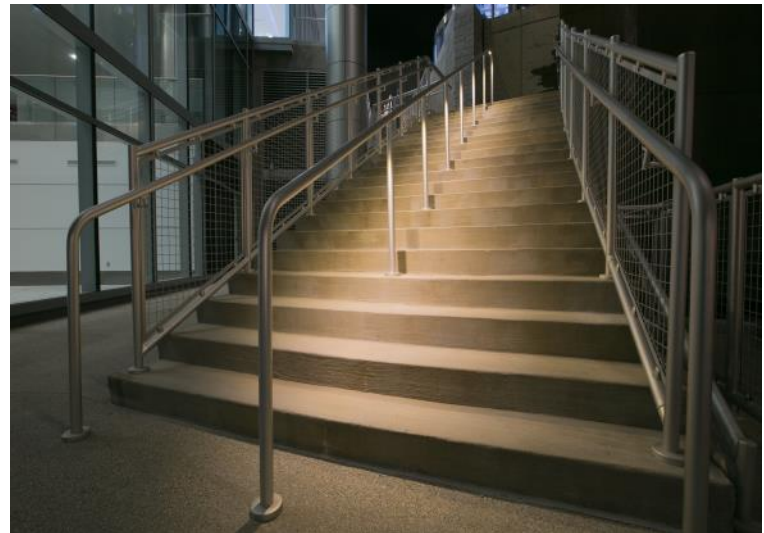

## INTERNA-LIGHT™ ILLUMINATED RAILING

### PRODUCT DATA SHEET

Hollaender's new Interna-Light™ railing system uses LED fixtures (LEDpod™) to produce point source lighting that meets decorative or IBC egress lighting codes, as required in all states. PE stamped calcs and/or drawings available at an additional charge.

#### RAILING FEATURES:

Interna-Light™ can be used with any of our standard non-welded railing designs.

- Interna-Rail® aluminum railing with metal or glass infill panels.
- Interna-Rail® VUE aluminum railing with glass or acrylic panels.
- Speed-Rail® aluminum railing with metal or glass infill panels.
- Stainless steel or aluminum wall rail and handrails.

## LIGHTING FEATURES:

- Simple LED fixtures spaced on average every 2 ft. on center produce point source lighting.
  - Note: Specific LED spacing depends on railing design and layout, will be part of approval drawing process.
- LED fixtures can be placed either in the top rail of a railing system or in a separate or stand along handrail/grabrail.
- All lights are low voltage, run by transformers placed close to the entry location at the post.
- LED POD lens are polycarbonate, 4,000k (Natural White) is standard, 3,000k (Warm White) and 5,000k (Cool White) available at no extra charge.
  - \* LED life is 50,000 hours, ETL and cETL listed for wet locations
  - \* Lumens per LED Pod:
    - ◆ 3,000K – 145 lumens per Pod
    - ◆ 4,000K – 154 lumens per Pod
    - ◆ 5,000K – 176 lumens per Pod
  - \* Lens options – Transparent (standard) and Matte (special order)
  - \* Lighting Levels: (delivered lumens)
    - ◆ At 42 in. high (height of guardrail), at 4 ft. from centerline of railing—6.2 ft. candles
    - ◆ At 36 in. high (height of railing), at 4 ft. from centerline of railing—5.1 ft. candles
- Tamper Resistant
- Indoor or Outdoor Use