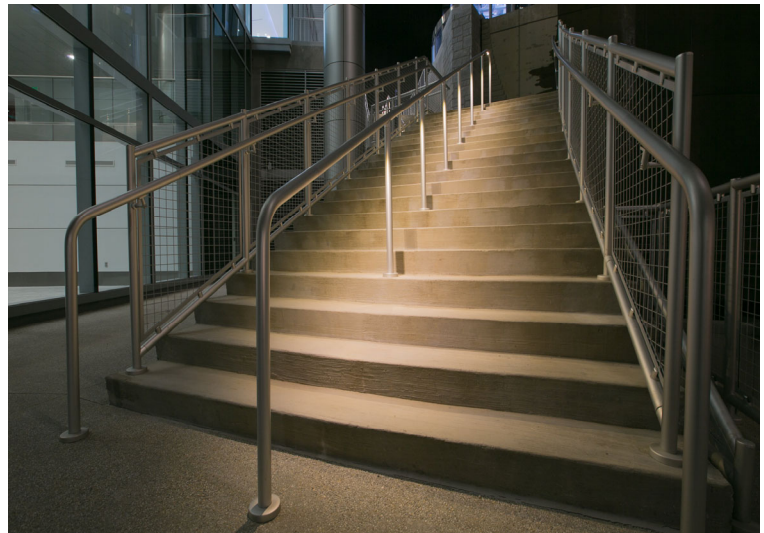

**INTERNA-LIGHT™ ILLUMINATED RAILING**  
**PRODUCT DATA SHEET**

Hollaender's new Interna-Light™ railing system uses LED fixtures (LEDpod™) to produce point source lighting that meets decorative or IBC egress lighting codes, as required in all states. PE stamped calcs and/or drawings available at an additional charge.

**RAILING FEATURES:**

Interna-Light™ can be used with any of our standard non-welded railing designs.

- Interna-Rail® aluminum railing with metal or glass infill panels.
- Interna-Rail® VUE aluminum railing with glass or acrylic panels.
- Speed-Rail® aluminum railing with metal or glass infill panels.
- Stainless steel or aluminum wall rail and handrails.

**LIGHTING FEATURES:**

- Simple LED fixtures spaced on average every 2 ft. on center produce point source lighting.
  - Note: Specific LED spacing depends on railing design and layout, will be part of approval drawing process.
- LED fixtures can be placed either in the top rail of a railing system or in a separate or stand along handrail/ grabrail.
- All lights are low voltage, run by transformers placed close to the entry location at the post.
- LED POD lens are polycarbonate, 4,000k (Natural White) is standard, 3,000k (Warm White) and 5,000k (Cool White) available at no extra charge.
  - \* LED life is 50,000 hours, ETL and cETL listed for wet locations
  - \* Lumens per LED Pod:
    - ◆ 3,000K – 145 lumens per Pod
    - ◆ 4,000K – 154 lumens per Pod
    - ◆ 5,000K – 176 lumens per Pod
  - \* Lens options – Transparent (standard) and Matte (special order)
  - \* Lighting Levels: (delivered lumens)
    - ◆ At 42 in. high (height of guardrail), at 4 ft. from centerline of railing—6.2 ft. candles
    - ◆ At 36 in. high (height of railing), at 4 ft. from centerline of railing—5.1 ft. candles
- Tamper Resistant
- Indoor or Outdoor Use

Interna-Light™ with VUE Glass Infill Panel Railing